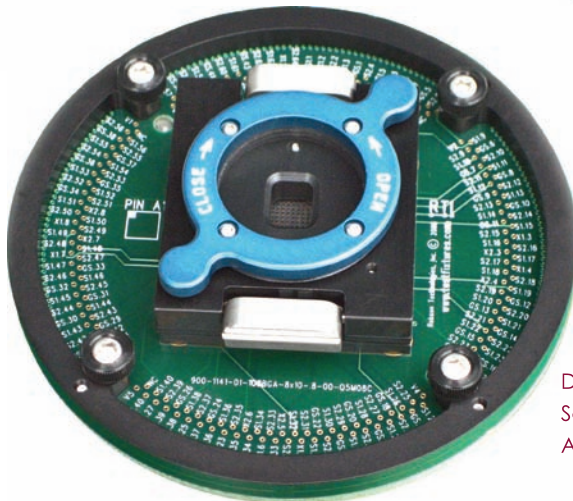

INTERFACE TO NEXT-TEST MAVERICK ST2

PRODUCT DATA SHEET

S5-05

Pogo Pin Ring

Daughter Card,
Pressure Plate and BGA Socket

Daughter Card,
Socket 900-1141 with
Adjustable 910-1027 FA Lid Mounted On Pogo Ring

ROBSON TECHNOLOGIES, INC. • 135 East Main Ave, Suite 130 • Morgan Hill, CA 95037 • 408-779-8008
sales@testfixtures.com • www.testfixtures.com